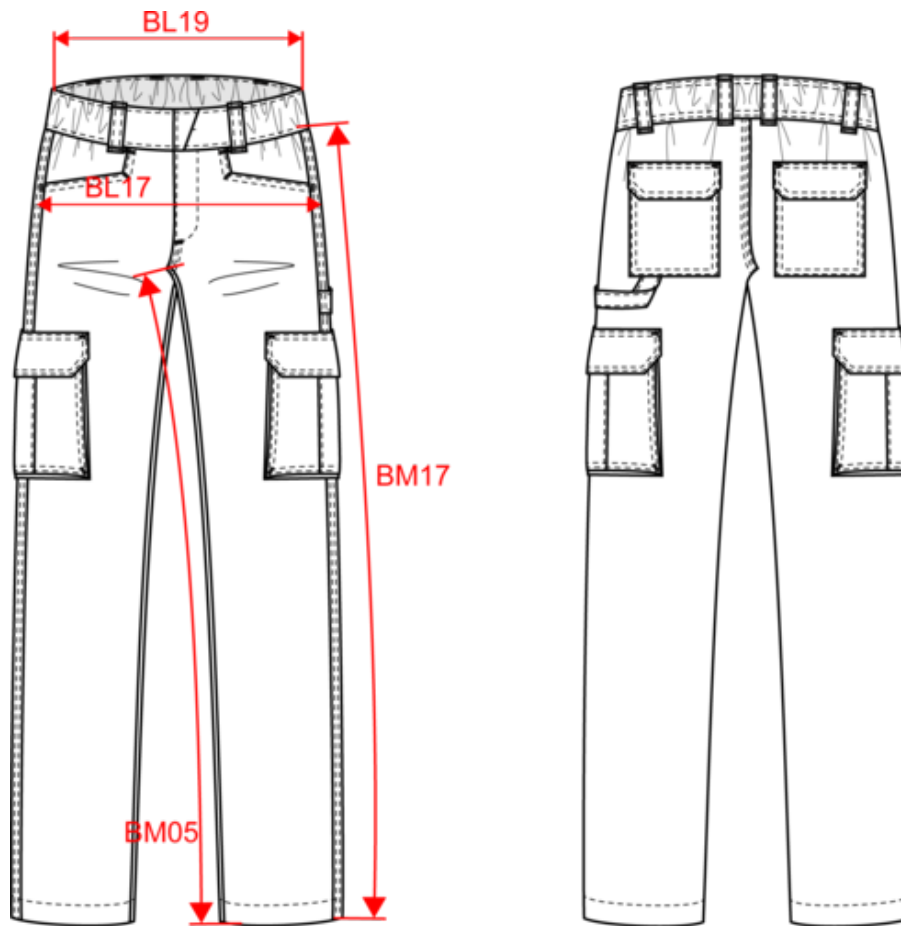

### Country of origin

## Men's eco-friendly multipocket trousers

Dimensions (cm)

Measurements in cm	XS	S	M	L	XL	XXL	3XL	4XL	5XL
BL17 - 1/2 hip width (measured parallel to waistband)	46.00	49.00	52.00	55.00	58.00	61.00	64.00	67.00	70.00
BL19 - 1/2 semi-elasticated waist width (buttoned up and front band over back band)	36.00	38.00	40.00	42.00	45.00	48.00	51.00	54.00	57.00
BM05 - Inseam length	86.00	86.00	86.00	86.00	86.00	86.00	86.00	86.00	86.00
BM17 - Side length (waistband excluded)	105.75	106.50	107.25	108.00	108.75	109.50	110.25	111.00	111.75